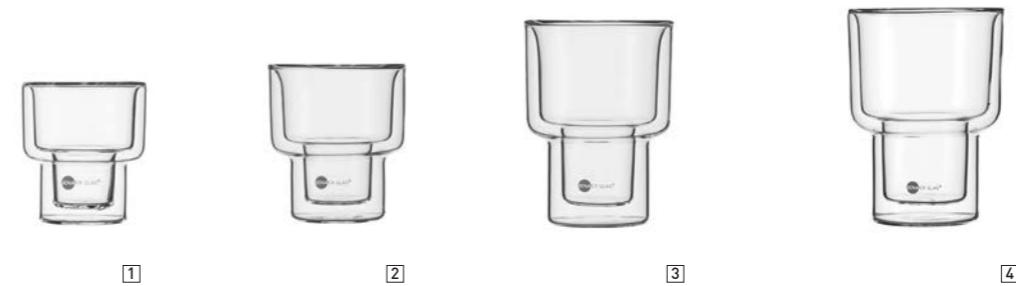

DESIGN PLUS

JENAER GLAS HOT'N COOL

1 Becher MATCH S
Tumbler MATCH S

H 77 ø 69 mm	h 3.0 ø 2.7 in
110 ml	3.8 oz
Stück pro VE: 2	Pieces per SU: 2
Nr. 118618	EAN 4001836080774

2 Becher MATCH M
Tumbler MATCH M

H 91 ø 82 mm	h 3.6 ø 3.3 in
200 ml	6.6 oz
Stück pro VE: 2	Pieces per SU: 2
Nr. 118620	EAN 4001836080798

4 Becher MATCH XL
Tumbler MATCH XL

H 132 ø 97 mm	h 5.2 ø 3.8 in
450 ml	15.1 oz
Stück pro VE: 2	Pieces per SU: 2
Nr. 118625	EAN 4001836080842

5 Becher MATCH XXL
Tumbler MATCH XXL

H 155 ø 102 mm	h 6.1 ø 4.0 in
570 ml	19.3 oz
Stück pro VE: 2	Pieces per SU: 2
Nr. 118627	EAN 4001836080866

Egg coddler L and egg coddler XXL.
Truly great and grandly
functional!